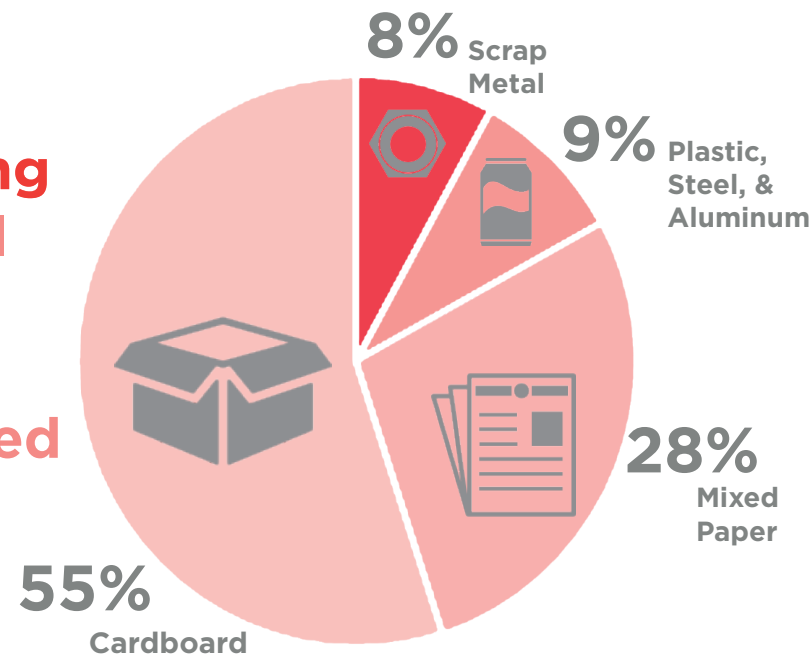

To reduce styrofoam use in dining facilities by

To reduce net carbon emissions 100% by

Residents donated 1,055 yd³ of household items to Checkout for Charity in 2015.

Campus Kitchens Project works with Tiger Dining to package 200+ meals/week that would otherwise be wasted.