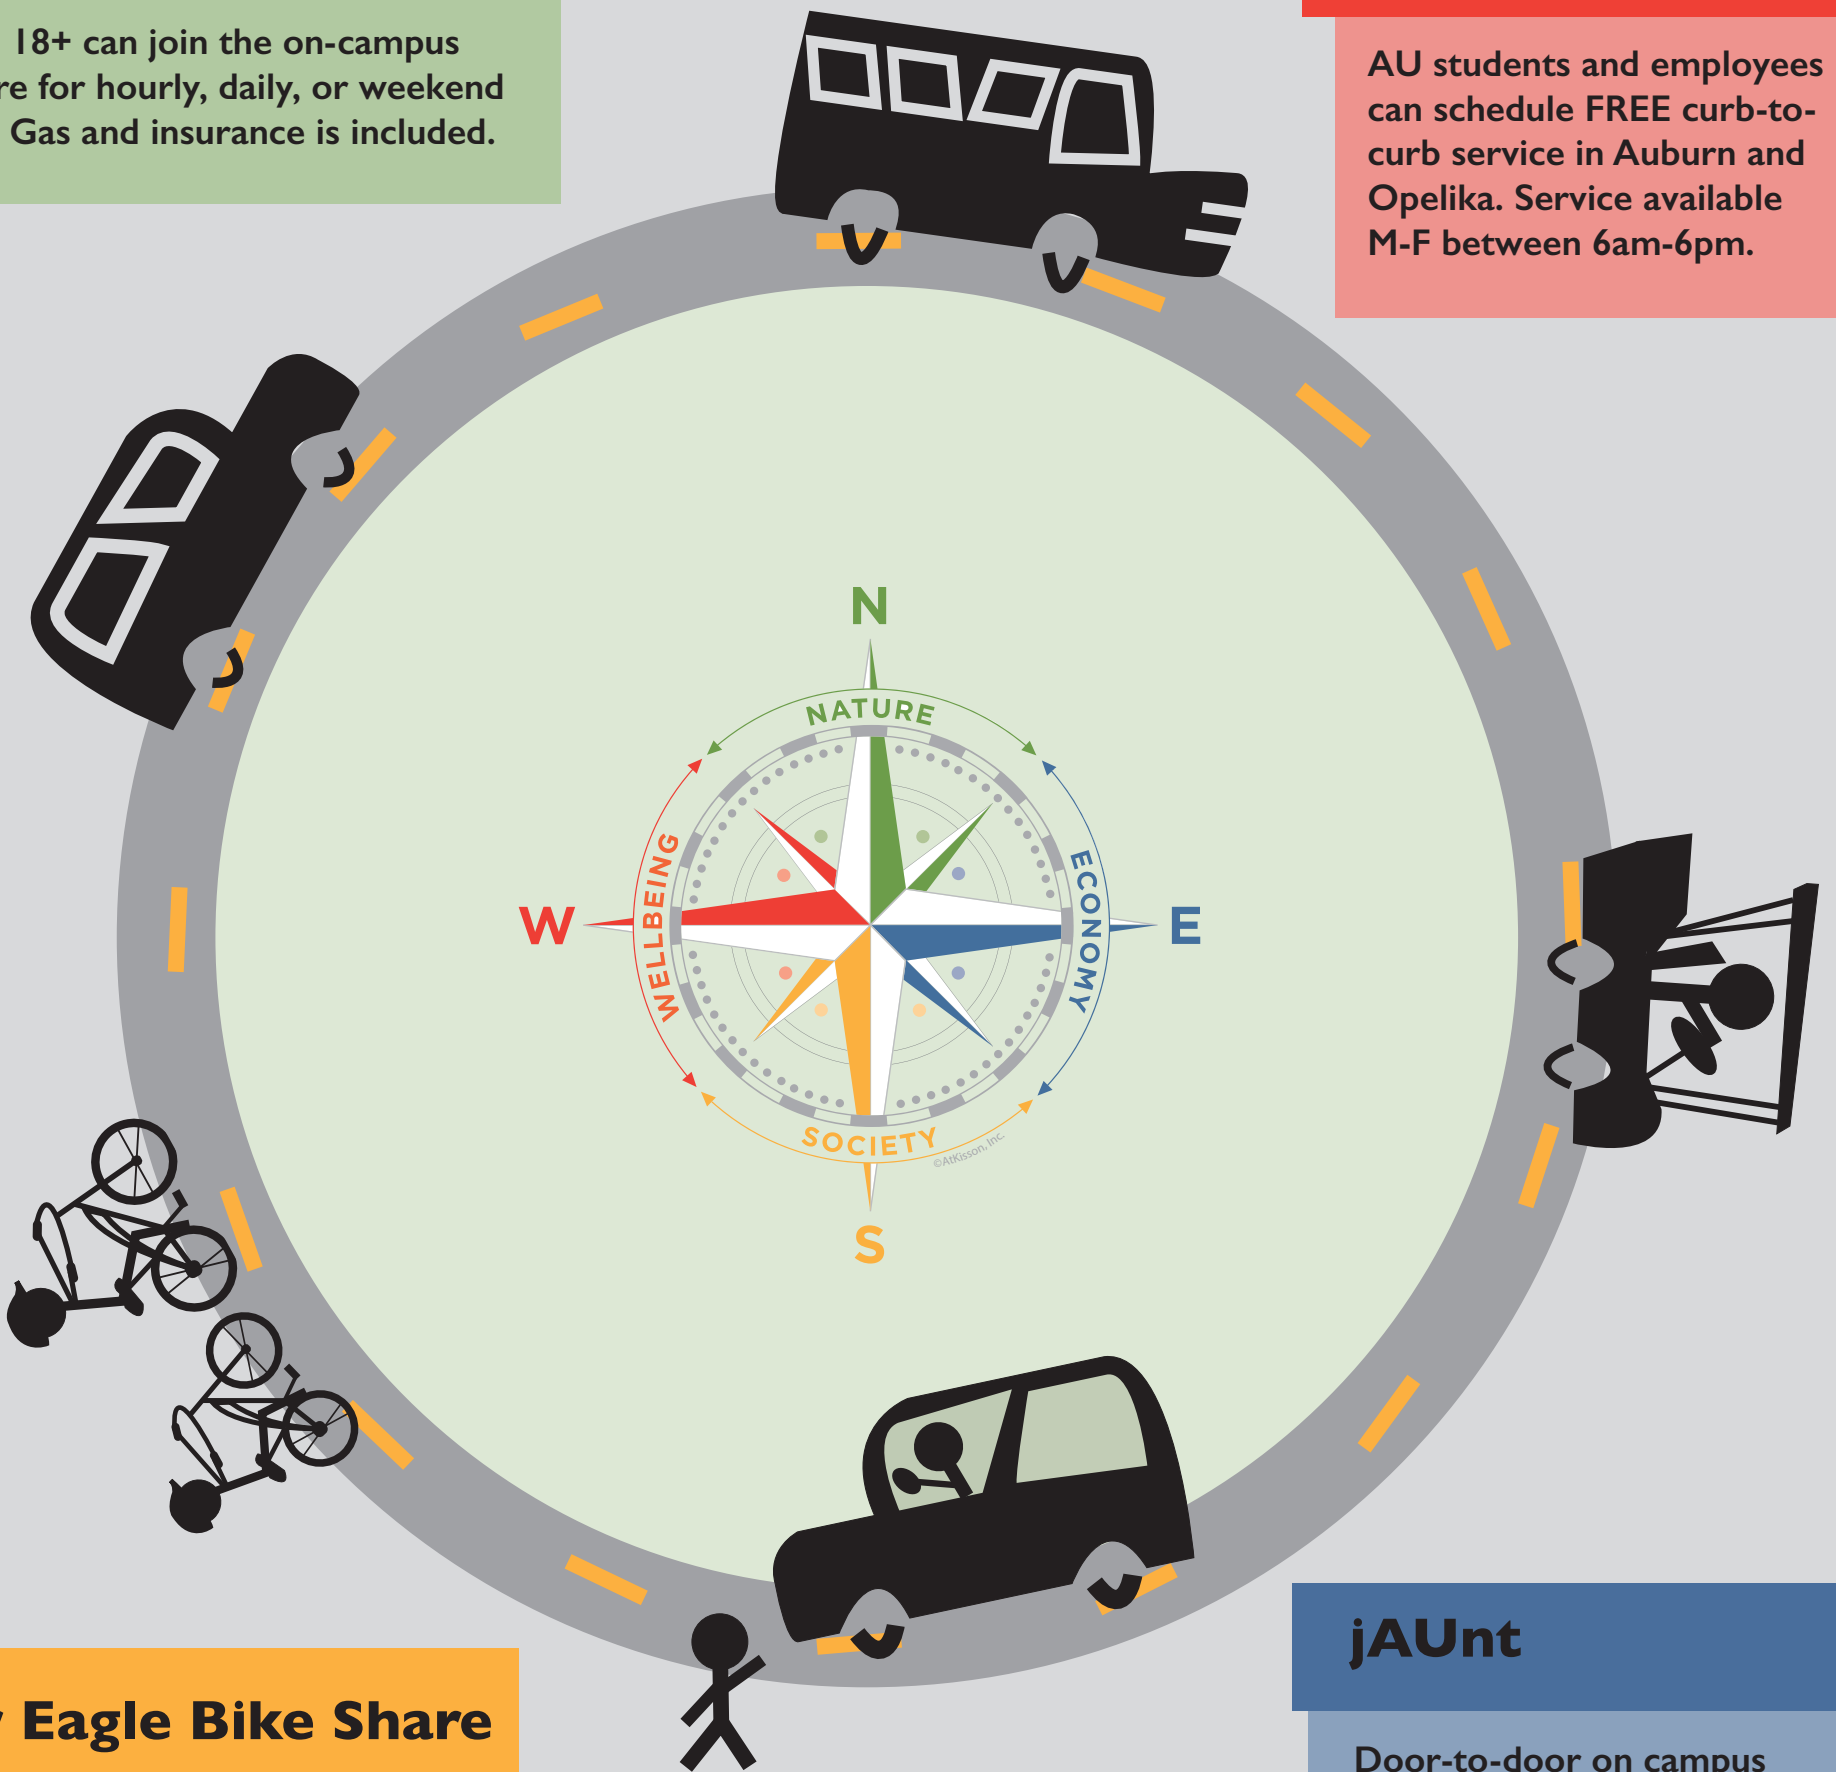

“sharing is caring”

Enterprise Carshare

Drivers 18+ can join the on-campus car share for hourly, daily, or weekend rentals. Gas and insurance is included.

Lee-Russell Public Transit

AU students and employees can schedule FREE curb-to-curb service in Auburn and Opelika. Service available M-F between 6am-6pm.

War Eagle Bike Share

Reserve bikes on campus using the Social Bicycles app. Get two hours FREE per day.

jAUnt

Door-to-door on campus rides provided by the Office of Accessibility for students, employees, and visitors who require an accommodation.

Ride Amigos

Connect with other Auburn students to set up one-time or recurring carpools.